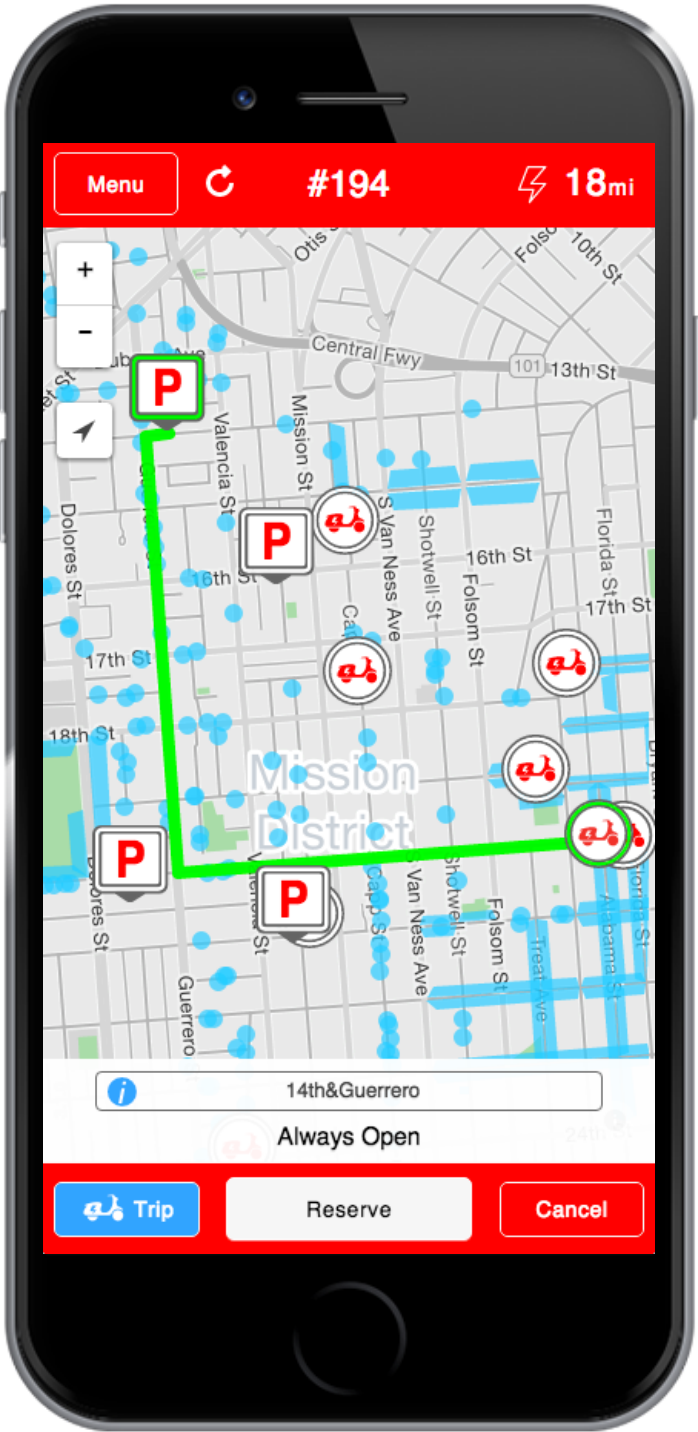

Introducing
scoot

Fast, Cheap, Personal Transportation

Free, But Slow

(<10 MPH, \$0/trip)

Cheap, But Slow

(<10 MPH, <\$4/trip)

Fast, But Expensive

(> 15 MPH, >\$5/trip)

Fastest, But Most Expensive

(>20 MPH, >\$10/trip)

Fast AND Cheap

(> 15 MPH, <\$4/trip)

Commutes

Joyrides

Deliveries

Errands

Menu #194 18mi

14th&Guerrero

Always Open

Trip Reserve Cancel

***“The helmet makes me
feel like a superhero”***

- Marta, via Instagram

0.06

kWh/mile

0.43

kWh/passenger-mile

0.35

kWh/mile

We  SF!

and maybe your city too...