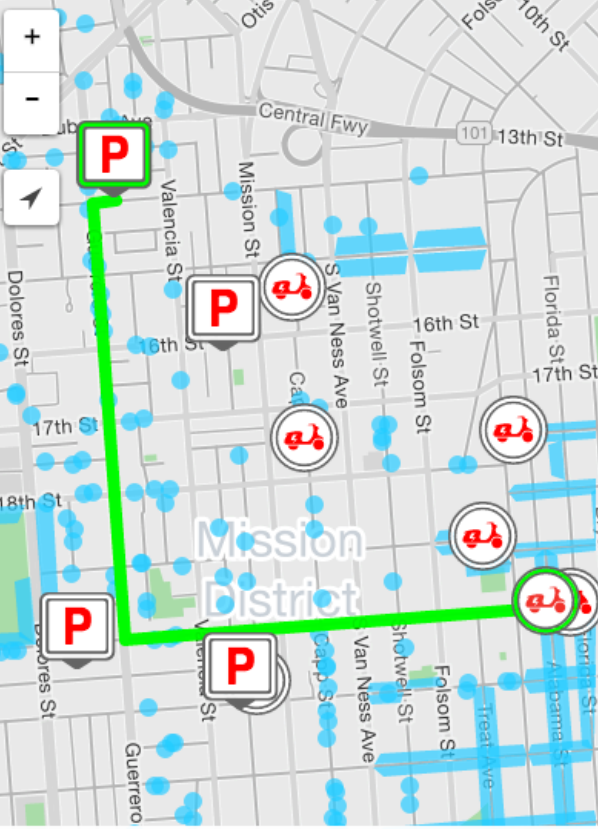

Introducing
scoot

Fast, Cheap, Personal Transportation

Free, But Slow

(<10 MPH, \$0/trip)

Cheap, But Slow

(<10 MPH, <\$4/trip)

Fast, But Expensive

(> 15 MPH, >\$5/trip)

Fastest, But Most Expensive

(>20 MPH, >\$10/trip)

Fast AND Cheap

(> 15 MPH, <\$4/trip)

Commutes

Joyrides

Deliveries

Errands

Menu #194 18mi

14th&Guerrero

Always Open

Trip Reserve Cancel

***“The helmet makes me
feel like a superhero”***

- Marta, via Instagram

0.06

kWh/mile

0.43

kWh/passenger-mile

0.35

kWh/mile

We  SF!

and maybe your city too...